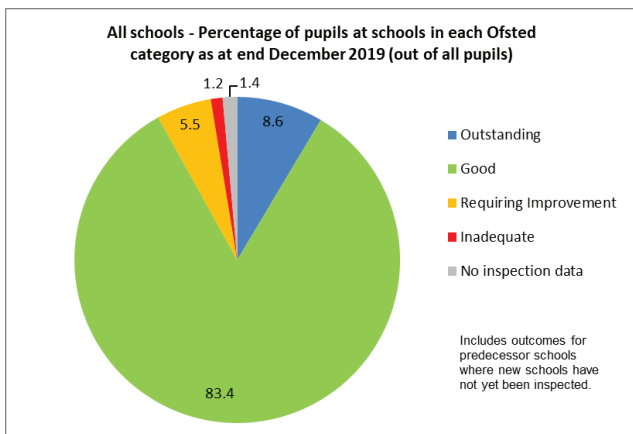

Changes in Ofsted Judgements from the end of December 2019 to the end of June 2020.

Percentage of pupils out of all pupils (including schools that have not yet been inspected).