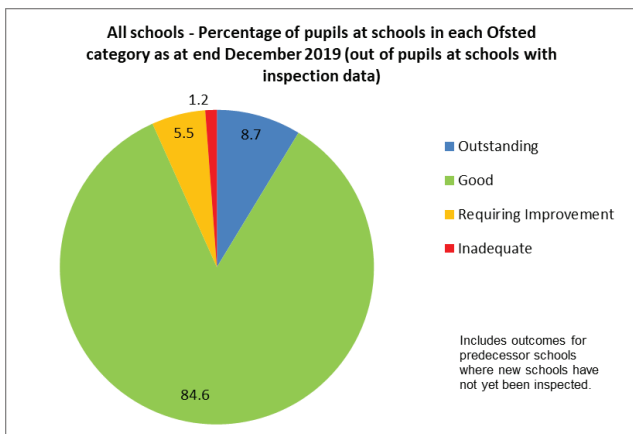

Appendix 1

Changes in Ofsted Judgements from the end of July 2019 to the end of June 2020.

Percentage of pupils out of all pupils (including schools that have not been inspected yet).

Changes in Ofsted Judgements from the end of July 2019 to the end of June 2020.

Percentage of schools out of all schools (including schools that have not been inspected yet).

Changes in Ofsted Judgements from the end of December 2019 to the end of June 2020.

Percentage of pupils out of pupils at schools with inspection data only.