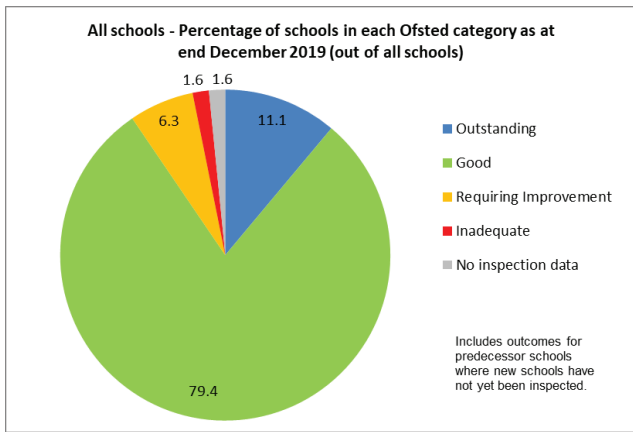

Percentage of schools out of all schools with inspection data.

Changes in Ofsted Judgements from the end of December 2019 to the end of June 2020.

Percentage of schools out of all schools (including schools that have not yet been inspected).