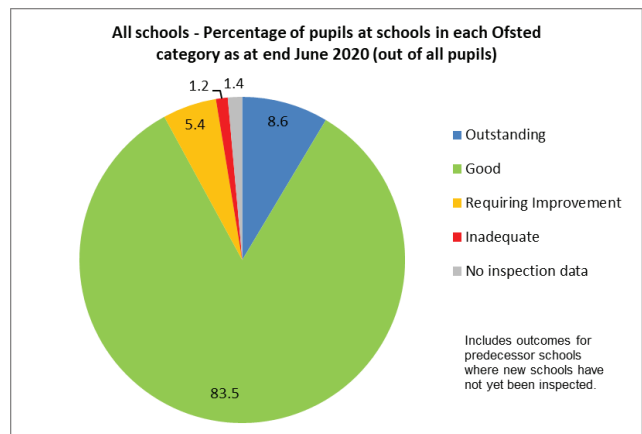

Changes in Ofsted Judgements from the end of December 2019 to the end of June 2020.

Percentage of pupils out of all pupils (including schools that have not yet been inspected).