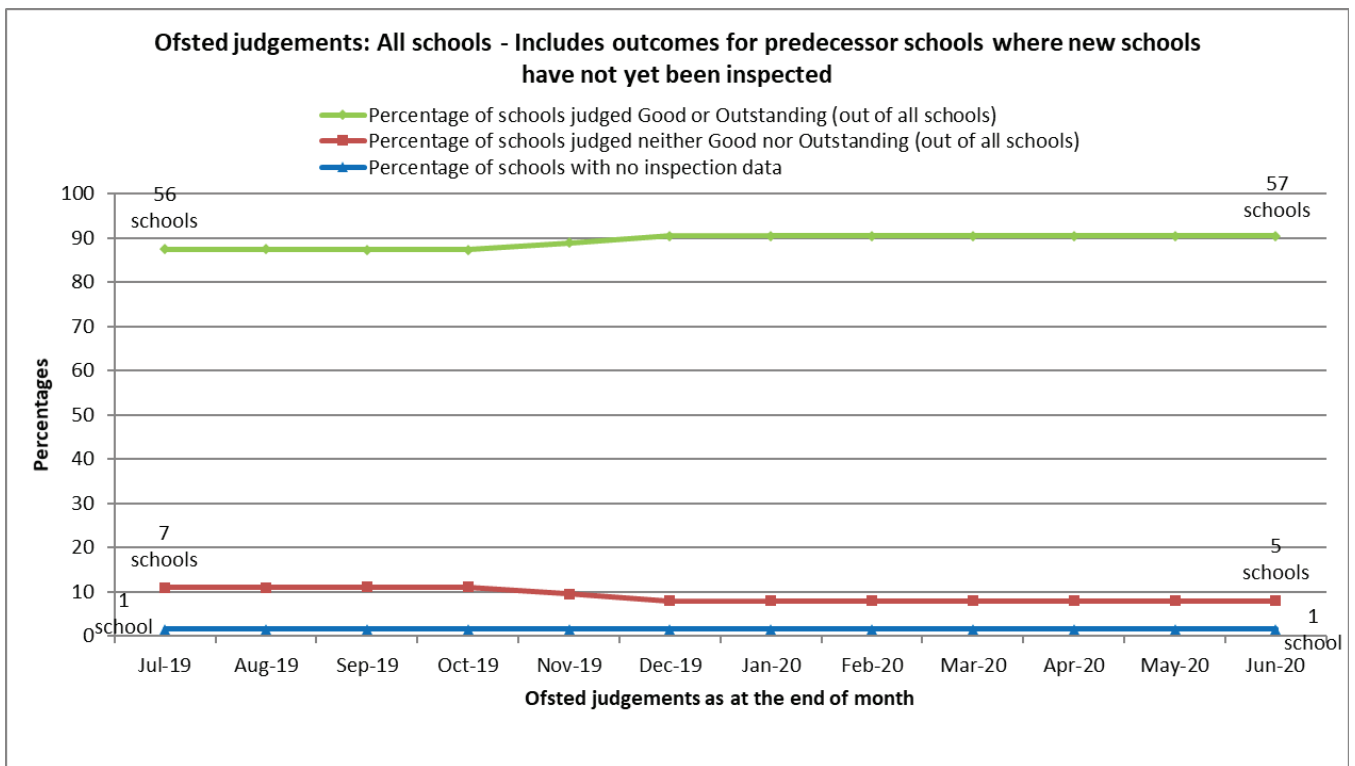

Appendix 1

Changes in Ofsted Judgements from the end of July 2019 to the end of June 2020.

Percentage of pupils out of all pupils (including schools that have not been inspected yet).

Changes in Ofsted Judgements from the end of July 2019 to the end of June 2020.

Percentage of schools out of all schools (including schools that have not been inspected yet).

Changes in Ofsted Judgements from the end of December 2019 to the end of June 2020.

Percentage of pupils out of pupils at schools with inspection data only.

Changes in Ofsted Judgements from the end of December 2019 to the end of June 2020.

Percentage of pupils out of all pupils (including schools that have not yet been inspected).

Changes in Ofsted Judgements from the end of December 2019 to the end of June 2020.