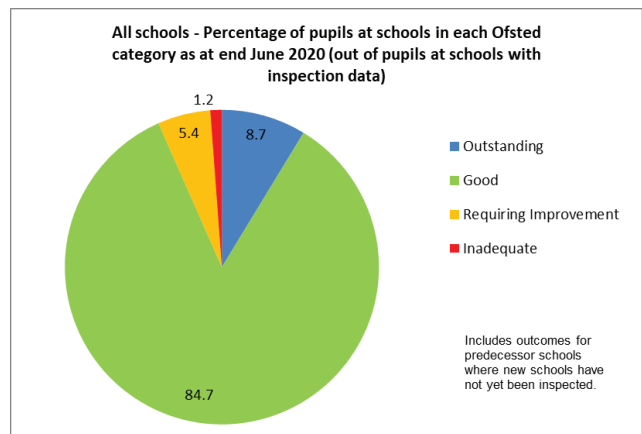

Appendix 1

Changes in Ofsted Judgements from the end of July 2019 to the end of June 2020.

Percentage of pupils out of all pupils (including schools that have not been inspected yet).

Changes in Ofsted Judgements from the end of July 2019 to the end of June 2020.

Percentage of schools out of all schools (including schools that have not been inspected yet).

Changes in Ofsted Judgements from the end of December 2019 to the end of June 2020.

Percentage of pupils out of pupils at schools with inspection data only.