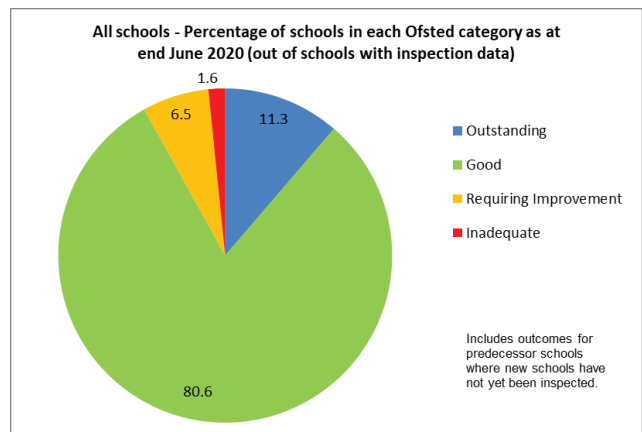

Appendix 1

Changes in Ofsted Judgements from the end of July 2019 to the end of June 2020.

Percentage of pupils out of all pupils (including schools that have not been inspected yet).

Changes in Ofsted Judgements from the end of July 2019 to the end of June 2020.

Percentage of schools out of all schools (including schools that have not been inspected yet).

Changes in Ofsted Judgements from the end of December 2019 to the end of June 2020.

Percentage of pupils out of pupils at schools with inspection data only.

Changes in Ofsted Judgements from the end of December 2019 to the end of June 2020.

Percentage of pupils out of all pupils (including schools that have not yet been inspected).

Changes in Ofsted Judgements from the end of December 2019 to the end of June 2020.