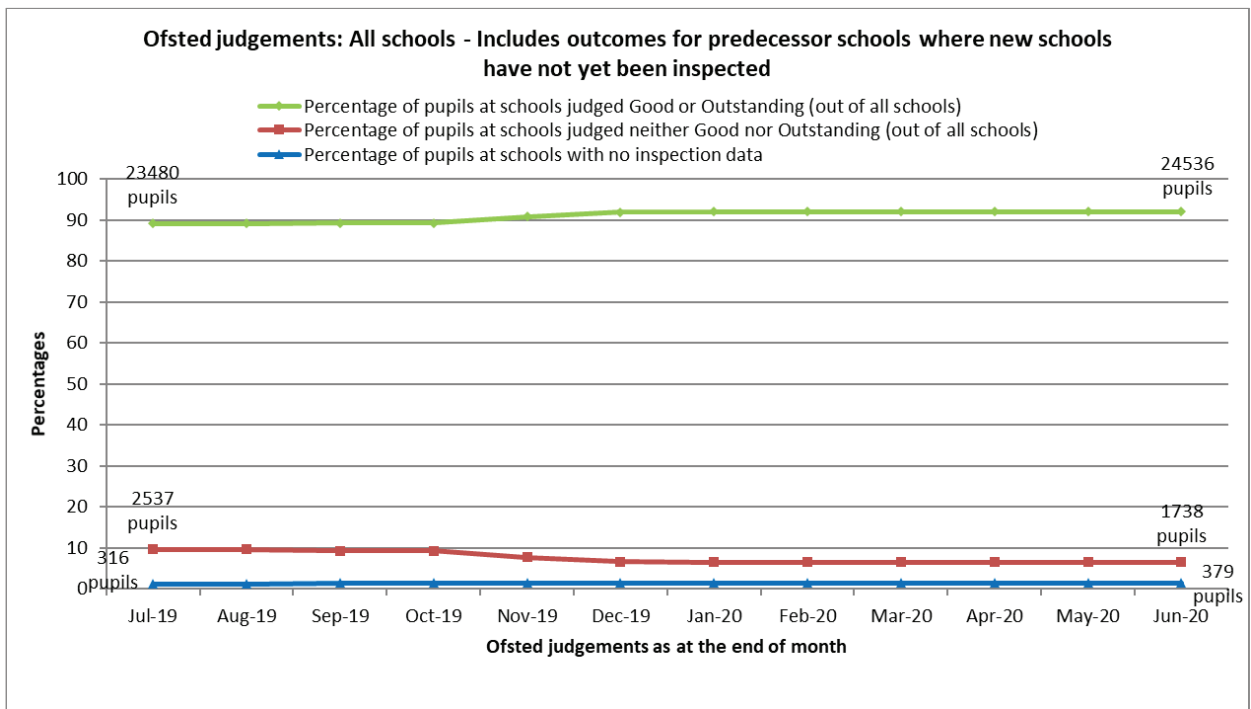

Appendix 1

Changes in Ofsted Judgements from the end of July 2019 to the end of June 2020.

Percentage of pupils out of all pupils (including schools that have not been inspected yet).

Changes in Ofsted Judgements from the end of July 2019 to the end of June 2020.

Percentage of schools out of all schools (including schools that have not been inspected yet).

Changes in Ofsted Judgements from the end of December 2019 to the end of June 2020.

Percentage of pupils out of pupils at schools with inspection data only.

Changes in Ofsted Judgements from the end of December 2019 to the end of June 2020.

Percentage of pupils out of all pupils (including schools that have not yet been inspected).

Changes in Ofsted Judgements from the end of December 2019 to the end of June 2020.